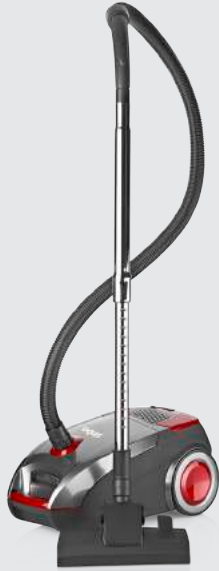

HOUSE CARE

SVC 3486 Vacuum Cleaner

EAN 8693807231498